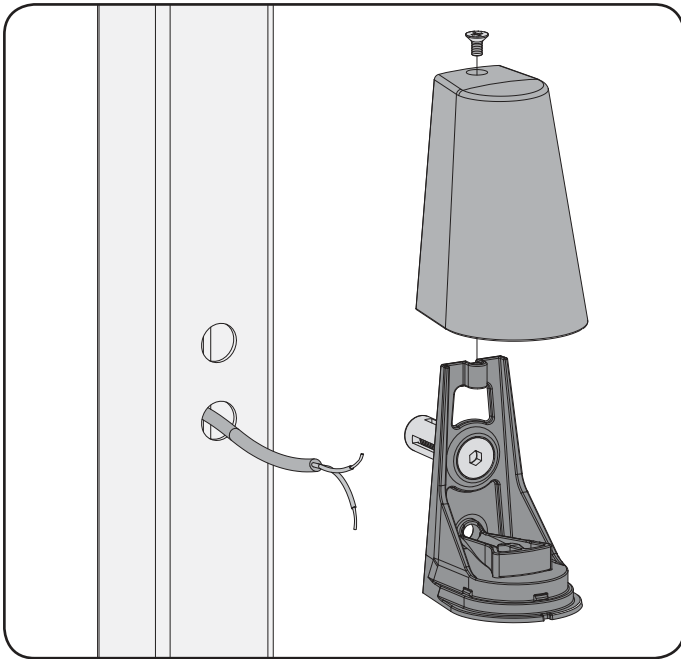

## CODE: TRICONE-1

① Exploded view

② Profile preparation

### ④ Specifications

- Soft LED spot - 140° Beam angle
- 3 White High Flux LED's - Only 1 W
- LED Lifetime (Rated): 50.000 hrs
- Input voltage: 12 V AC / DC
- Excl. power supply
- Recommended power supply: LOCINOX:  
DC-POWER-12V/20W or AC-POWER-12V/25W
- Weatherproof: IP54