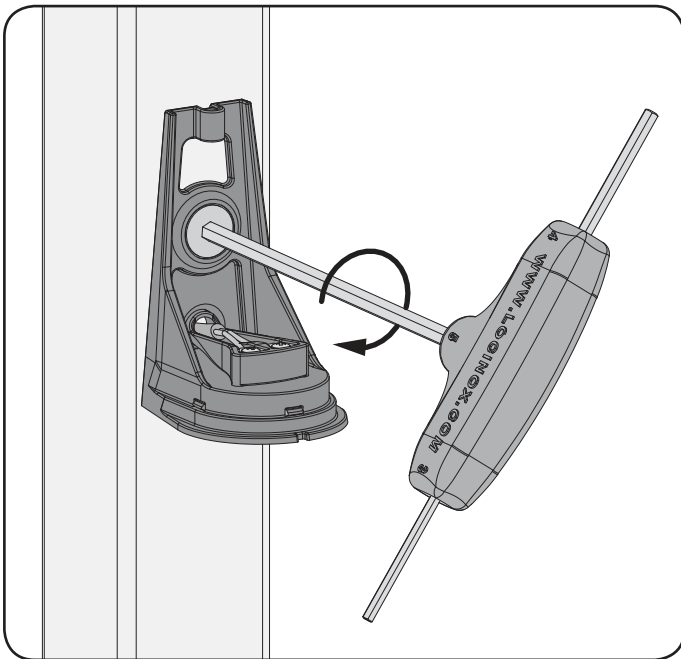

## CODE: TRICONE-1

① Exploded view

② Profile preparation

### ④ Specifications

- Soft LED spot - 140° Beam angle
- 3 White High Flux LED's - Only 1 W
- LED Lifetime (Rated): 50.000 hrs
- Input voltage: 12 V AC / DC
- Excl. power supply
- Recommended power supply: LOCINOX:  
DC-POWER-12V/20W or AC-POWER-12V/25W
- Weatherproof: IP54