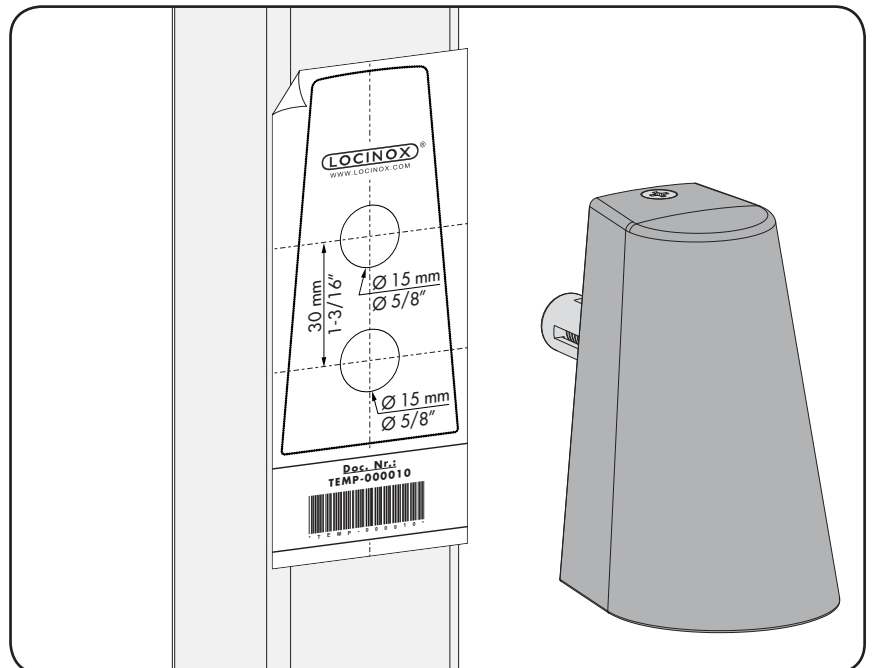

## CODE: TRICONE-1

① Exploded view

② Profile preparation

### ④ Specifications

- Soft LED spot - 140° Beam angle
- 3 White High Flux LED's - Only 1 W
- LED Lifetime (Rated): 50.000 hrs
- Input voltage: 12 V AC / DC
- Excl. power supply
- Recommended power supply: LOCINOX:  
DC-POWER-12V/20W or AC-POWER-12V/25W
- Weatherproof: IP54