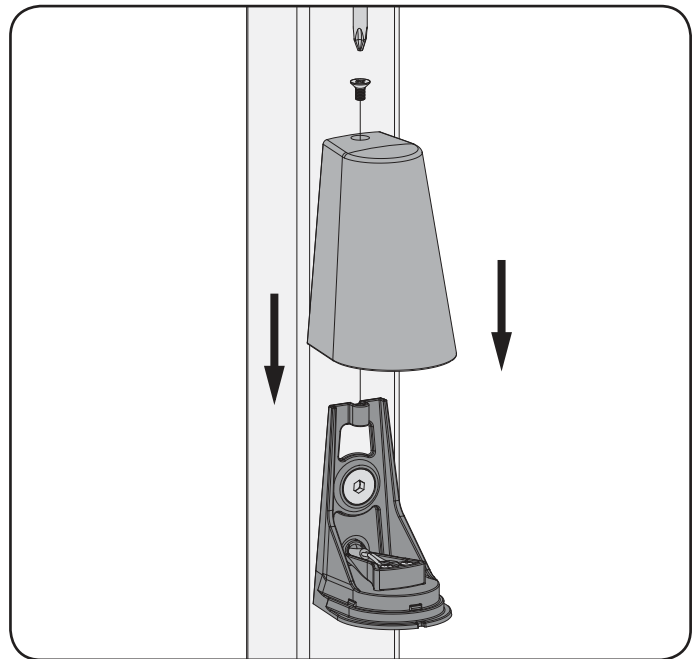

## CODE: TRICONE-1

① Exploded view

② Profile preparation

### ④ Specifications

- Soft LED spot - 140° Beam angle
- 3 White High Flux LED's - Only 1 W
- LED Lifetime (Rated): 50.000 hrs
- Input voltage: 12 V AC / DC
- Excl. power supply
- Recommended power supply: LOCINOX:  
DC-POWER-12V/20W or AC-POWER-12V/25W
- Weatherproof: IP54