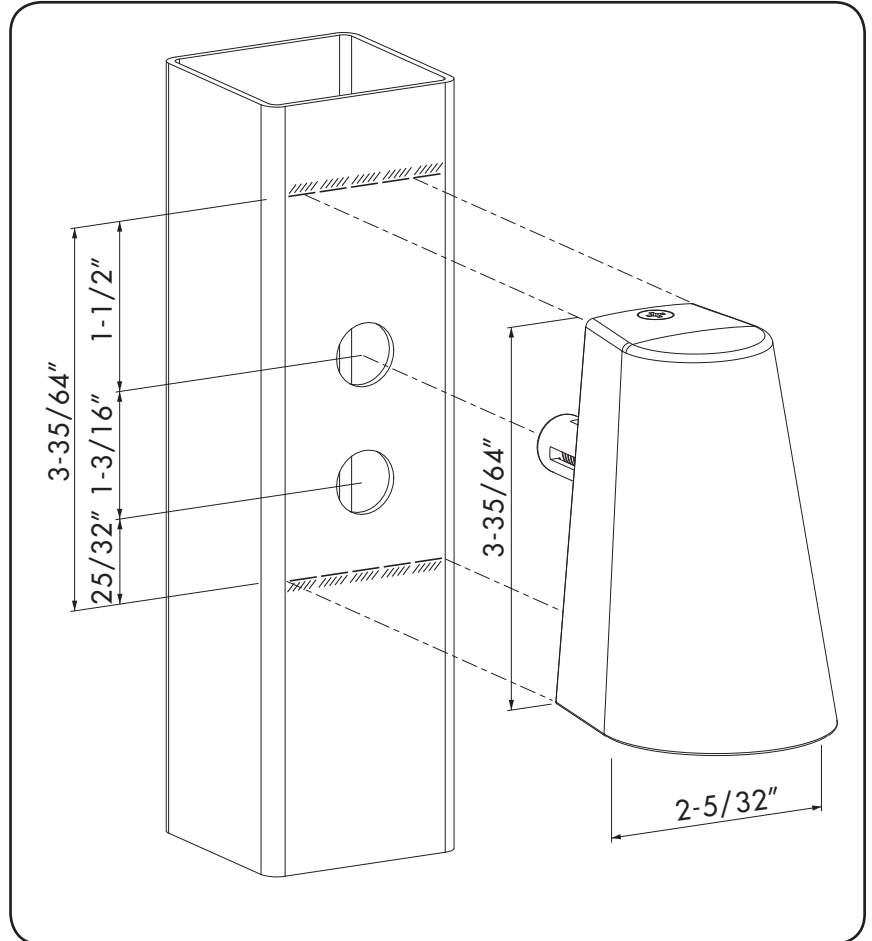

## CODE: TRICONE-1

① Exploded view

② Profile preparation

### ④ Specifications

- Soft LED spot - 140° Beam angle
- 3 White High Flux LED's - Only 1 W
- LED Lifetime (Rated): 50.000 hrs
- Input voltage: 12 V AC / DC
- Excl. power supply
- Recommended power supply: LOCINOX:  
DC-POWER-12V/20W or AC-POWER-12V/25W
- Weatherproof: IP54