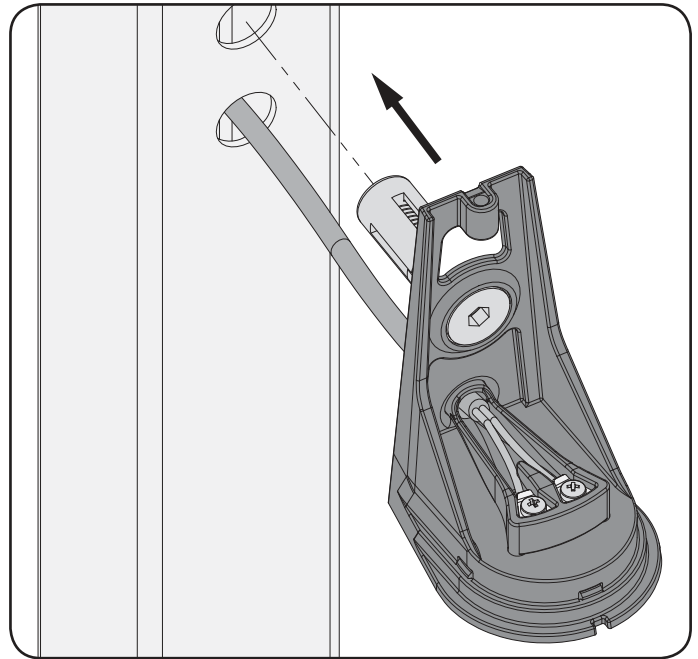

### ④ Specifications

- Soft LED spot - 140° Beam angle
- 3 White High Flux LED's - Only 1 W
- LED Lifetime (Rated): 50.000 hrs
- Input voltage: 12 V AC / DC
- Excl. power supply
- Recommended power supply: LOCINOX:  
DC-POWER-12V/20W or AC-POWER-12V/25W
- Weatherproof: IP54