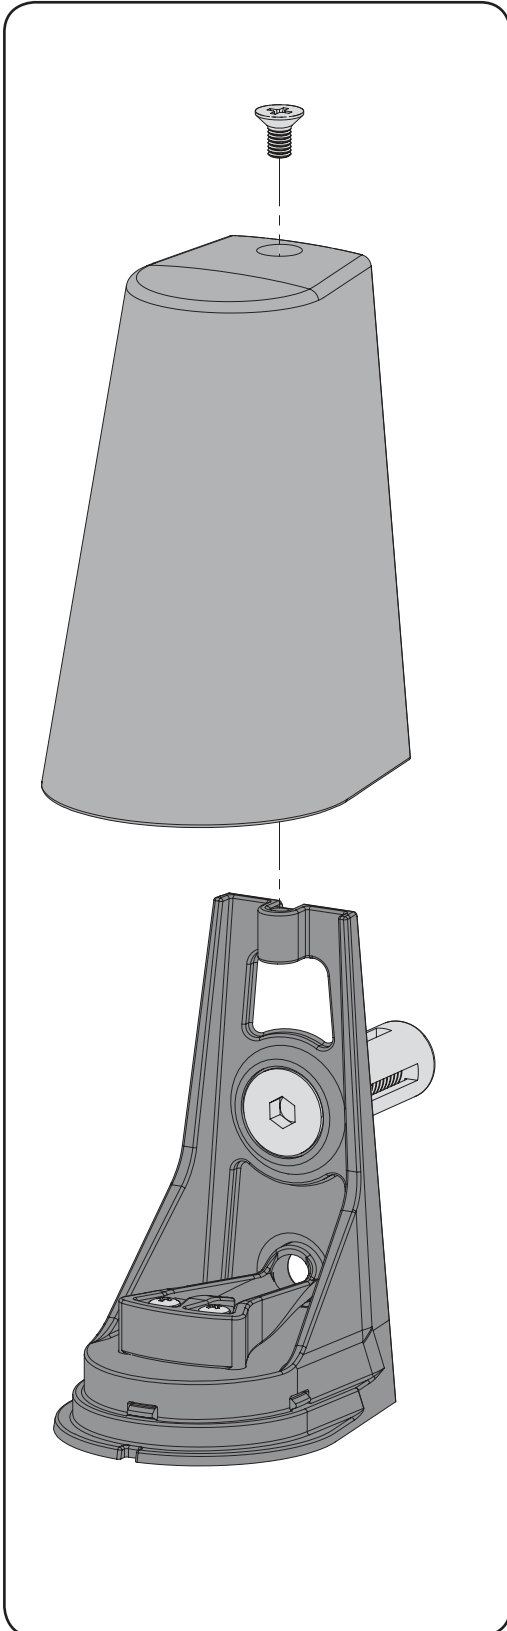

## CODE: TRICONE-1

① Exploded view

② Profile preparation

### ③ Fixing TRICONE-1

### ④ Specifications

- Soft LED spot - 140° Beam angle
- 3 White High Flux LED's - Only 1 W
- LED Lifetime (Rated): 50.000 hrs
- Input voltage: 12 V AC / DC
- Excl. power supply
- Recommended power supply: LOCINOX:  
DC-POWER-12V/20W or AC-POWER-12V/25W
- Weatherproof: IP54